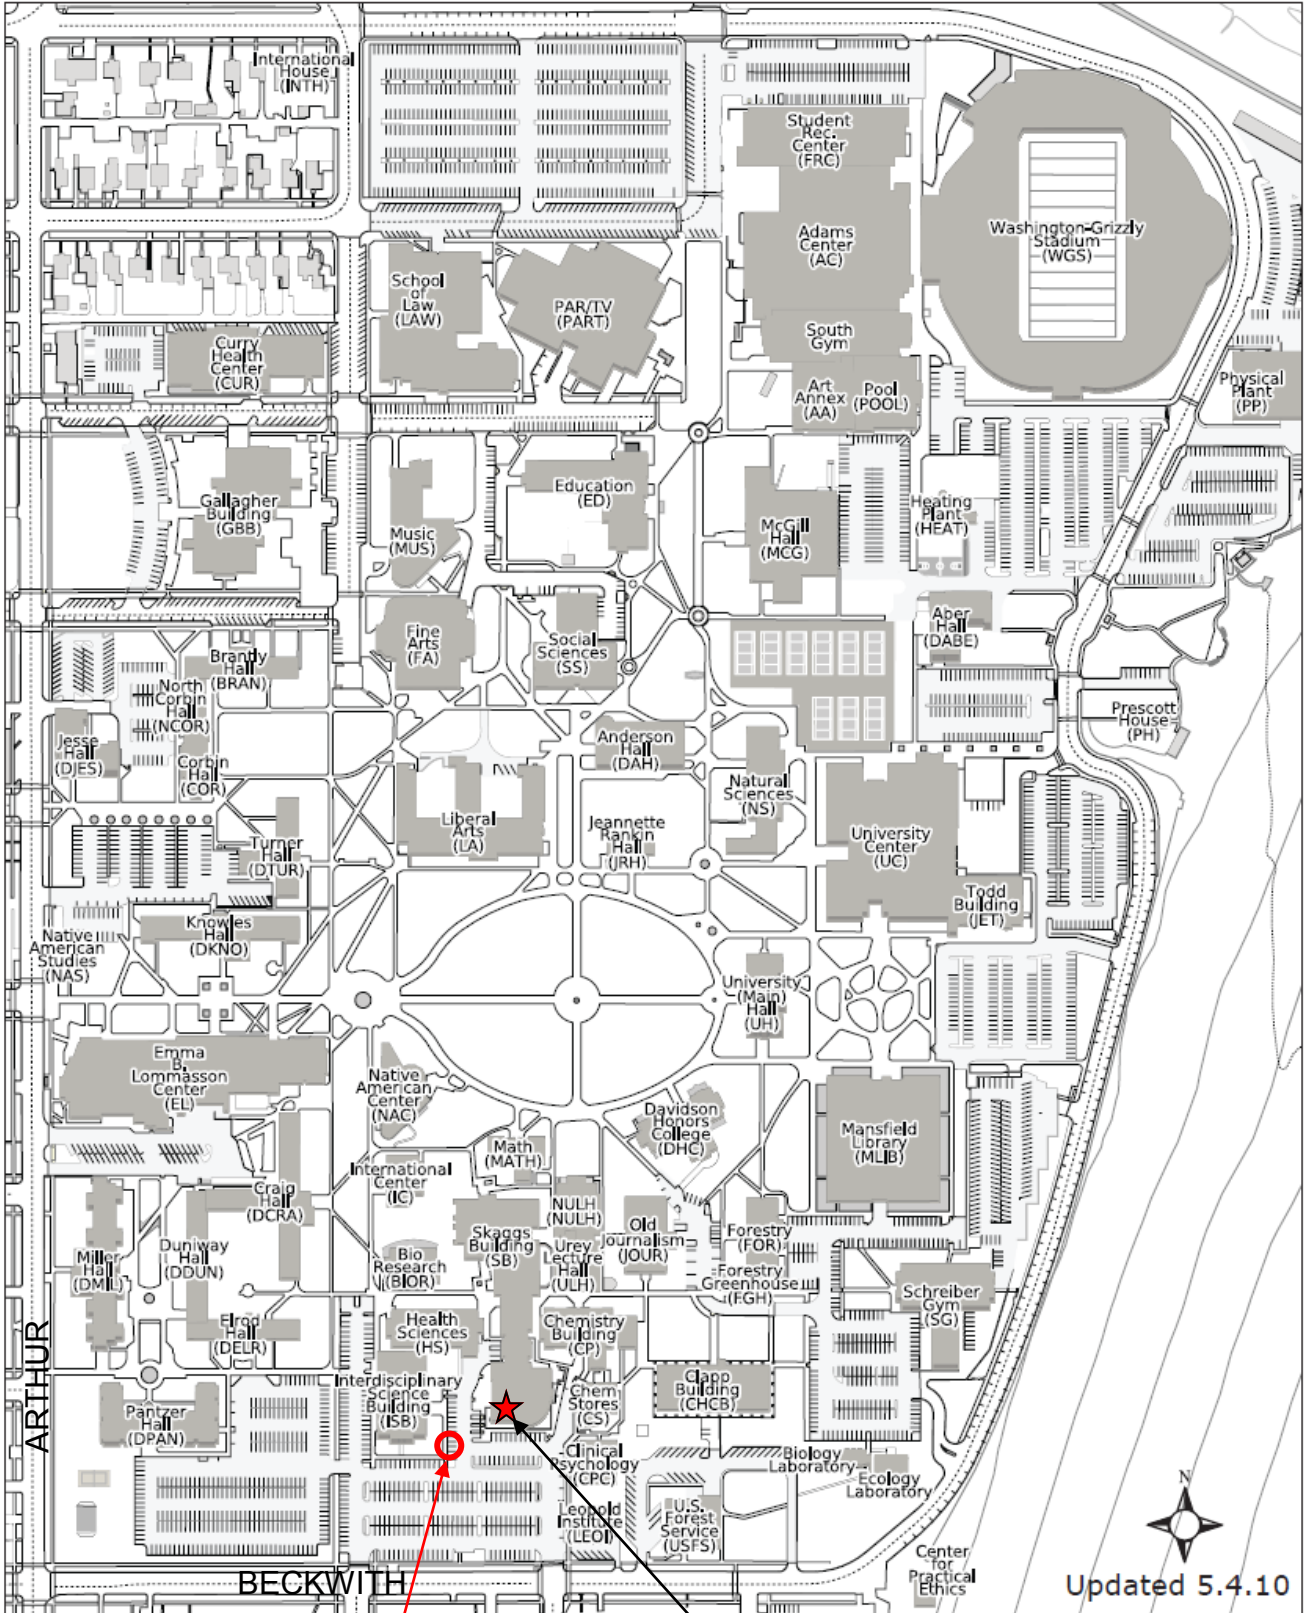

The University of Montana

Parking spots G-1 thru G-4.
Come in the office to get a tag
for your dashboard.

Skaggs Bldg. #173

Updated 5.4.10